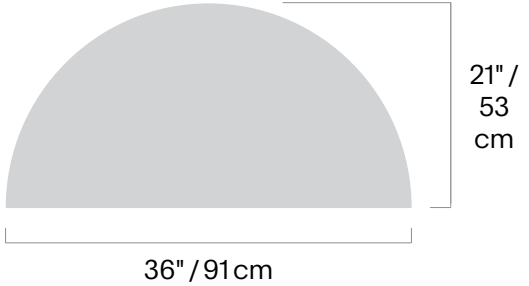

Welcome Mat™ in Heathered™

008

004

002

007

SHAPE	SIZE	STYLE	COLOR
△	Welcome Mat 21"×36" 53×91 cm	200705	---