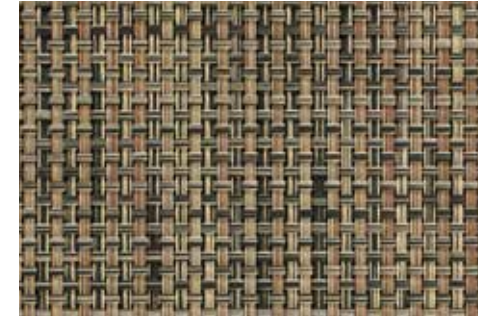

002 CARBON

BARK