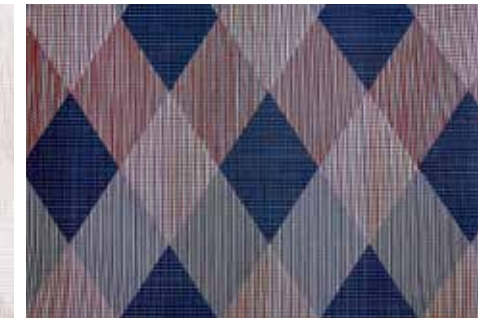

001 TWILIGHT

002

SHAPE	SIZE	STYLE	COLOR
□	23" × 36"	200748	---
□	35" × 48"	200749	---
□	46" × 72"	200751	---
□	72" × 106"	200753	---
□	26" × 72"	200750	---
□	30" × 106"	200752	---