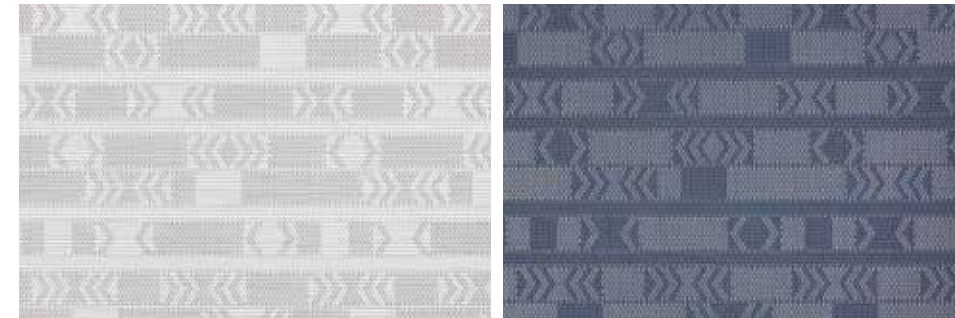

GRAPHITE

002 MIDNIGHT

001

SHAPE	SIZE		STYLE	-	COLOR
	23" x 36"	59 x 92 cm	200630	-	---
	35" x 48"	89 x 122 cm	200627	-	---
	46" x 72"	118 x 183 cm	200626	-	---
	72" x 106"	183 x 269 cm	200625	-	---
	26" x 72"	66 x 183 cm	200629	-	---
	30" x 106"	76 x 269 cm	200628	-	---

FLOOR MATS STRIPE DIRECTION - SCOUT

	23" x 36"	59 x 92 cm
	35" x 48"	89 x 122 cm
	46" x 72"	118 x 183 cm
	72" x 106"	183 x 269 cm
	26" x 72"	66 x 183 cm
	30" x 106"	76 x 269 cm