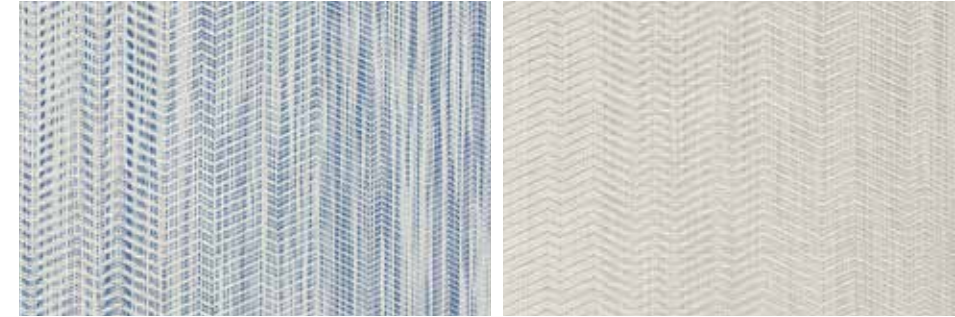

BLUE

001 GREY

002

SHAPE	SIZE	STYLE	COLOR
	23" x 36"	200541	---
	35" x 48"	200542	---
	46" x 72"	200543	---
	72" x 106"	200544	---

FLOOR MATS STRIPE DIRECTION - WAVE

	23" x 36"	59 x 92 cm
	35" x 48"	89 x 122 cm
	46" x 72"	118 x 183 cm
	72" x 106"	183 x 269 cm