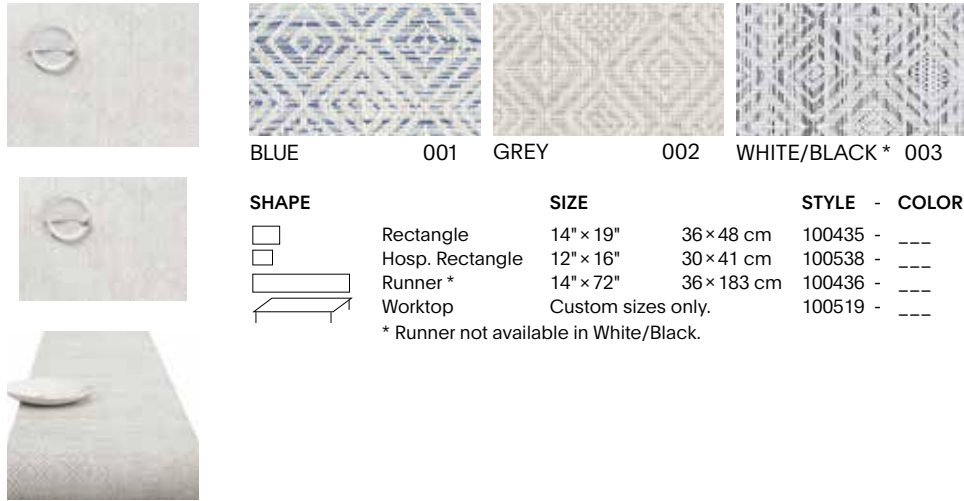

Mosaic™

Custom Sizes Available