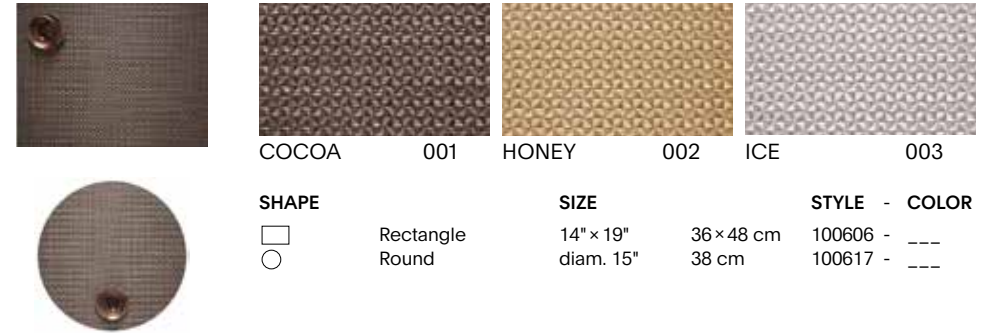

Origami™

Custom Sizes Available