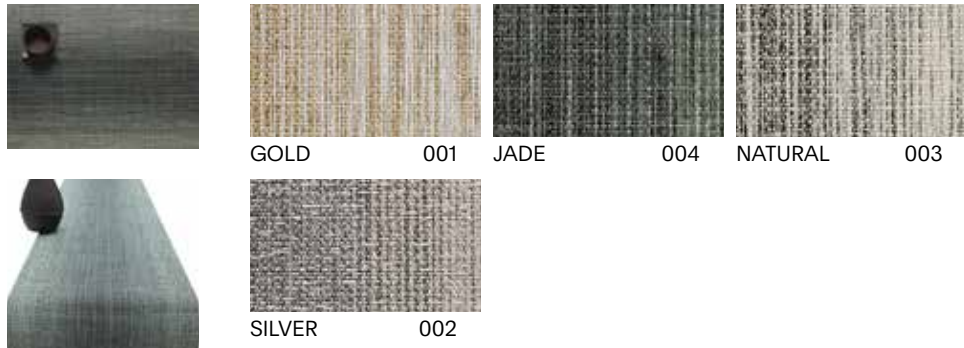

Ombre™

Limited Customization Available

SHAPE	SIZE	STYLE - COLOR
	Rectangle 14" x 19" 36 x 48 cm	100455 - ---
	Runner 14" x 72" 36 x 183 cm	100457 - ---