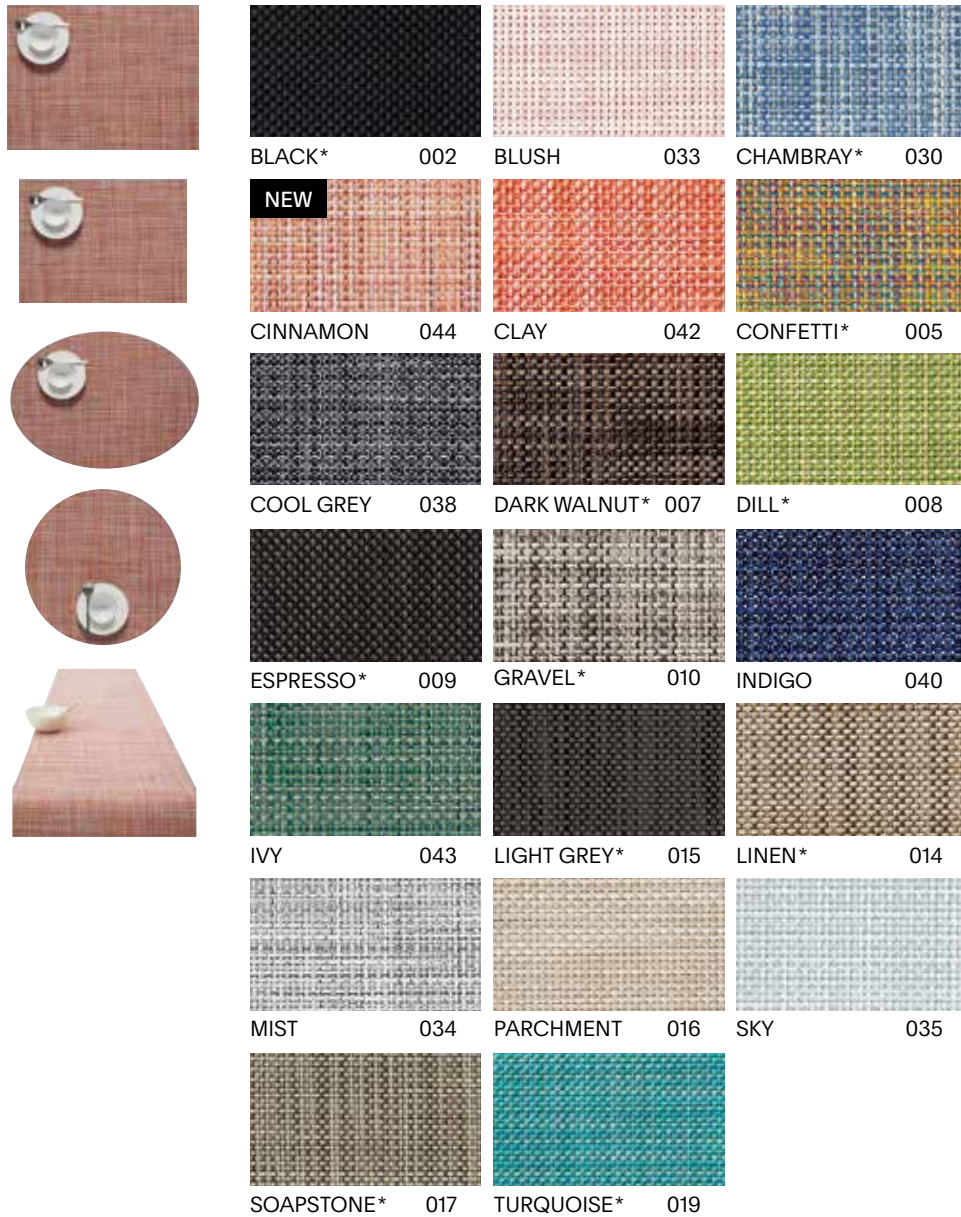

Mini Basketweave™

Custom Sizes Available

*Hospitality Oval available in noted colors only.