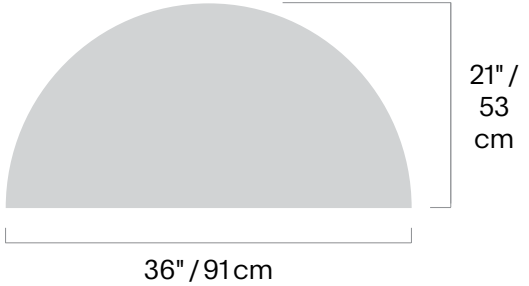

GREY

002

LEMON

010

PEBBLE

007

SHAPE		SIZE		STYLE	-	COLOR
△	Welcome Mat	21" x 36"	53 x 91 cm	200705	-	---

Find a sales representative and get preferred pricing at:
[CHILEWICHOSPITALITY.COM](https://chilewichhospitality.com)