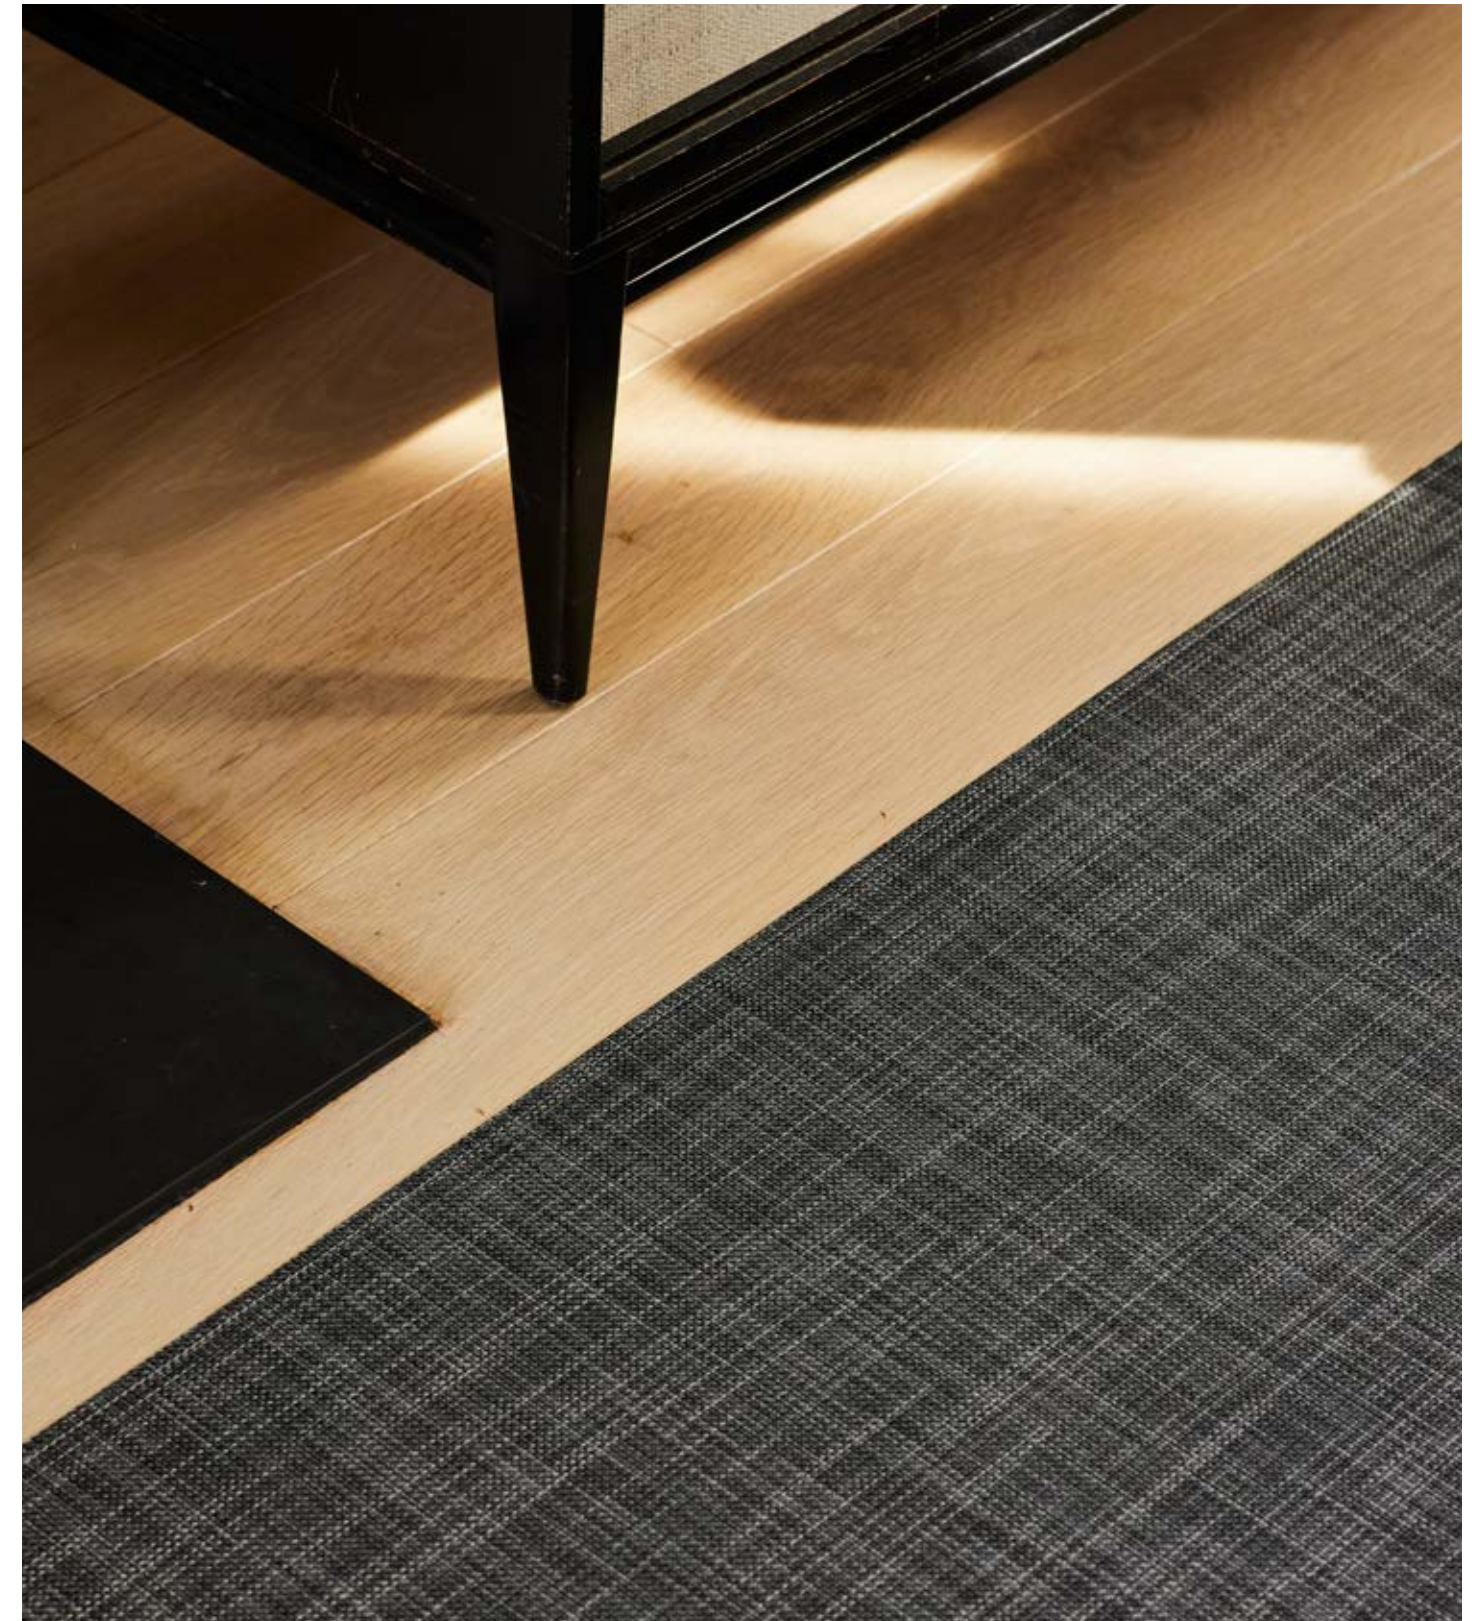

COOL GREY, Mini Basketweave