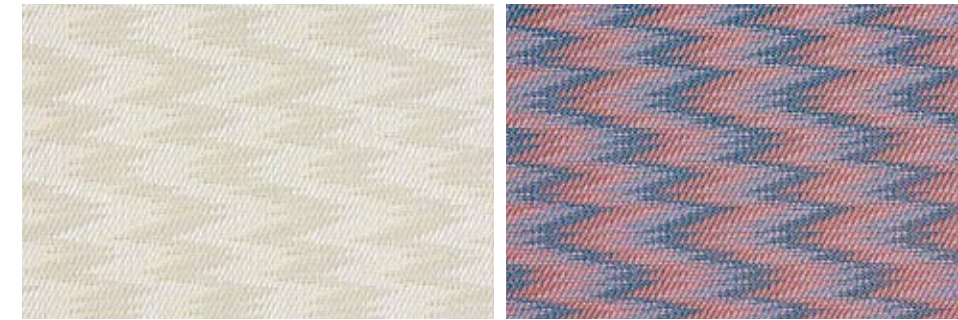

PUMICE

001 SUNRISE

002

SHAPE	SIZE	STYLE	COLOR
	23" x 36"	200796	---
	35" x 48"	200799	---
	46" x 72"	200800	---
	72" x 106"	200801	---
	26" x 72"	200797	---
	30" x 106"	200798	---
	Custom Sizes Available	200793	---

FLOOR MATS PATTERN DIRECTION - FLARE

	23" x 36"	59 x 92 cm
	35" x 48"	89 x 122 cm
	46" x 72"	118 x 183 cm
	72" x 106"	183 x 269 cm
	26" x 72"	66 x 183 cm
	30" x 106"	76 x 269 cm