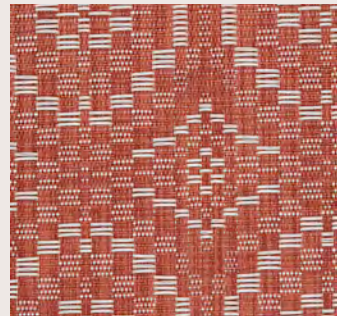

MINI BASKETWEAVE, Sandstone

MINI BASKETWEAVE, Turquoise

MINI BASKETWEAVE, White

MOIRÉ, Mica - *NEW*

MOIRÉ, Mocha - *NEW*

MOIRÉ, Zephyr - *NEW*

MOSAIC, Blue

MOSAIC, Grey

MOSAIC, Pink Lemonade

OVERSHOT, Butterscotch

OVERSHOT, Denim

OVERSHOT, Paprika

PLAID, Grey

PLAID, Multi

REED, Ash

REED, Bisque