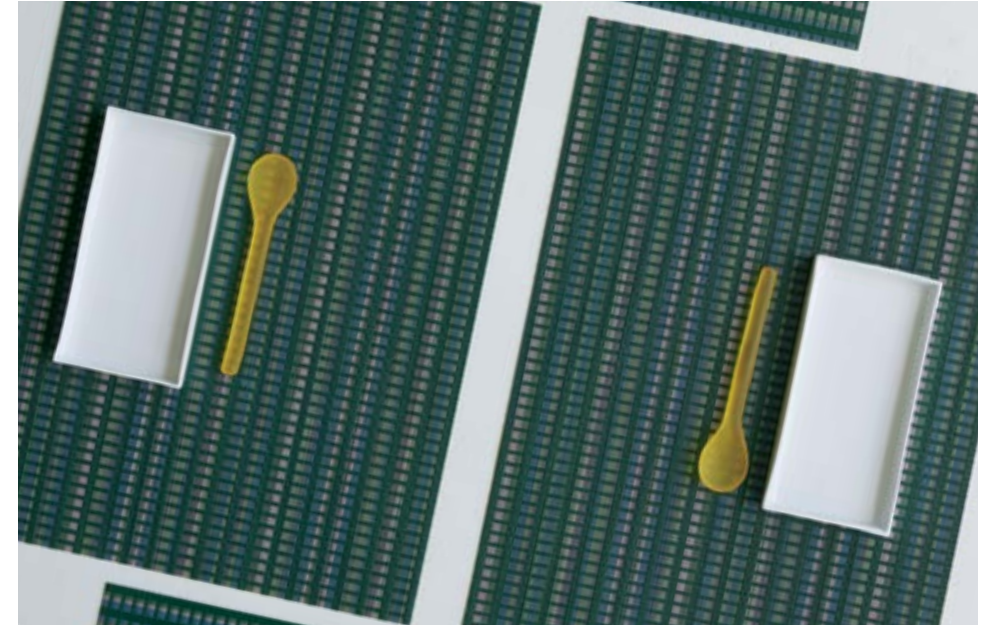

☐ Rectangle
 ○☐ Custom Coasters
 ○ Custom Tablemat
 Worktop

SIZE

14" × 19" 36 × 48 cm
 Custom sizes only.
 Custom sizes only.
 Custom sizes only.

STYLE - COLOR

100680 - ---
 100682 - ---

NEW Tambour™

Custom Sizes Available