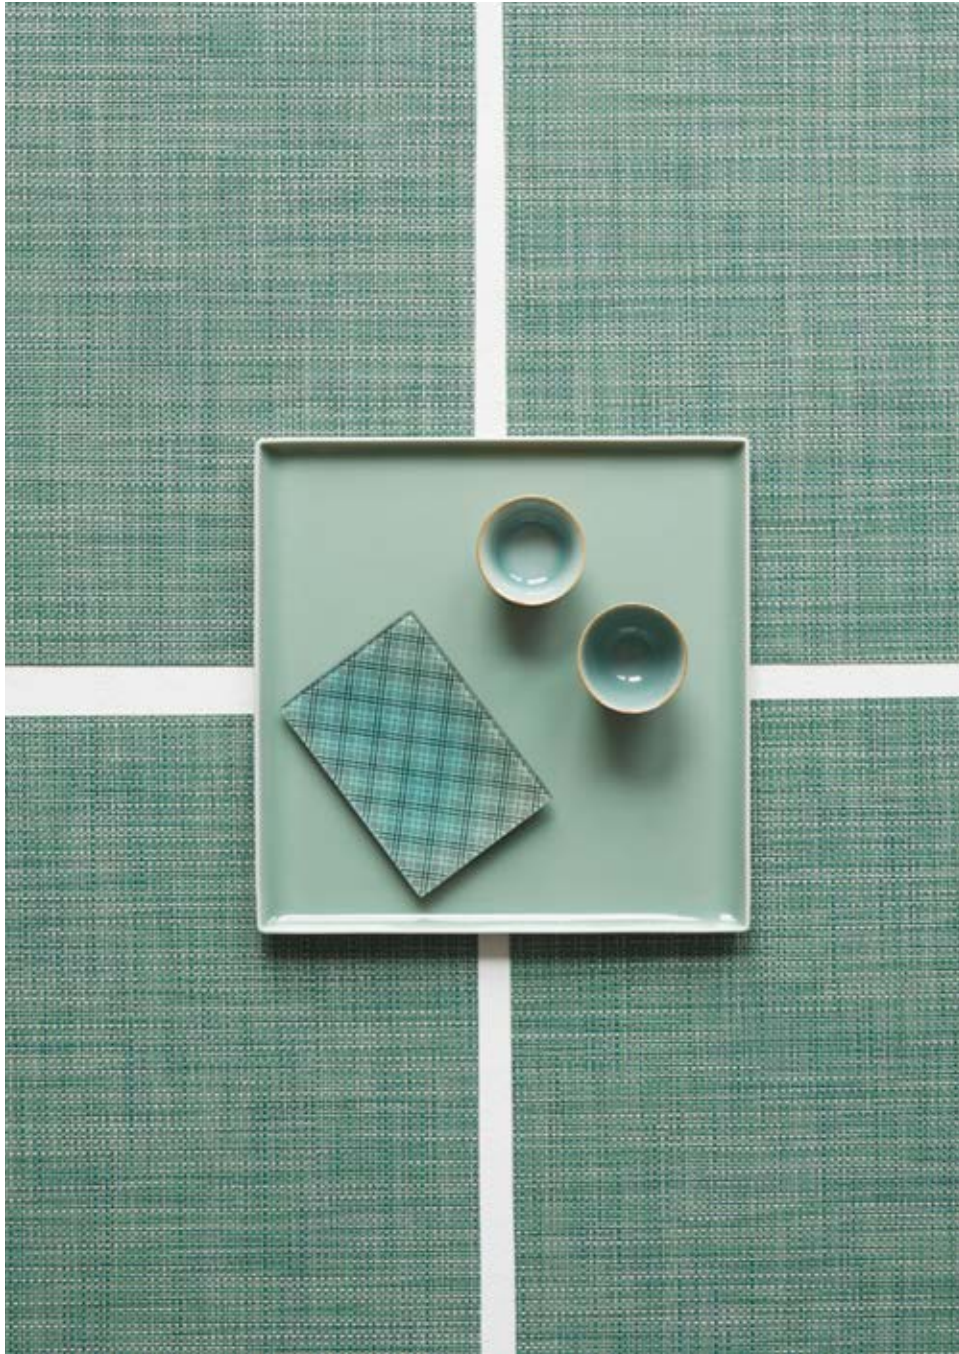

Hospitality
Collection
Fall/Winter
2022

chilewich®

Fall/Winter Introductions

IVY, Mini Basketweave

IVY, Tambour

OCEAN, Twist

Chilewich brings depth to surfaces.

Reimagining the potential of extruded yarns, New York designer Sandy Chilewich introduced her woven textiles to the international design community in 2000. The innovative placemats, runners, tray liners, and custom table coverings soon replaced the generic tablecloth that once defined fine dining, transforming how restaurants and hotels around the world set their tables.