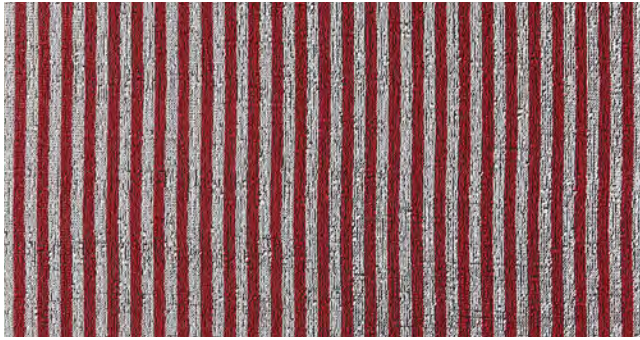

Custom only.

Custom only.

Custom only.

Spring/Summer 2025 Swatch Guide – F+B

Shag Indoor/Outdoor Mat Introductions

BRETON STRIPE, Candy

BRETON STRIPE, Coast

BRETON STRIPE