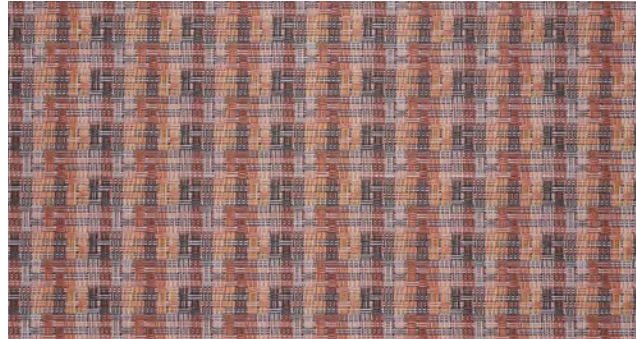

Spring/Summer 2025 Swatch Guide – F+B

Seasonal Introductions

Spring/Summer 2025 Swatch Guide – F+B

Tabletop Introductions

BASKETWEAVE, Coast

BASKETWEAVE

SHAPE

	Rectangle	14" x 19"	36 x 48 cm
	Compact Rectangle	12" x 16"	30 x 41 cm
	Round	Diam. 15"	38 cm
	Runner	14" x 72"	36 x 183 cm
	Custom Coasters, felt-backed	Custom only.	
	Custom Coasters, unbacked	Custom only.	
	Custom Table Mat	Custom only.	
	Worktop	Custom only.	

SIZE

Spring/Summer 2025 Swatch Guide – F+B

Tabletop Introductions

FABLE, Coast

FABLE, Sorbet

LATTICE, Sorbet

FABLE

SHAPE