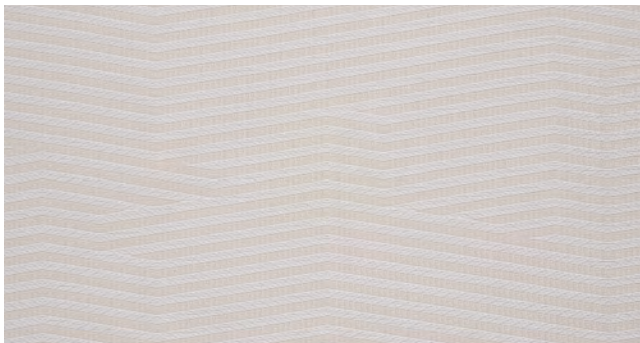

Spring/Summer 2025 Swatch Guide – F+B

Seasonal Introductions

Spring/Summer 2025 Swatch Guide – F+B

Tabletop Introductions

BASKETWEAVE, Coast

BASKETWEAVE

SHAPE

	Rectangle	14" x 19"	36 x 48 cm
	Compact Rectangle	12" x 16"	30 x 41 cm
	Round	Diam. 15"	38 cm
	Runner	14" x 72"	36 x 183 cm
	Custom Coasters, felt-backed	Custom only.	
	Custom Coasters, unbacked	Custom only.	
	Custom Table Mat	Custom only.	
	Worktop	Custom only.	

SIZE

DUNE, Canvas

DUNE, Raisin

DUNE

SHAPE

	Rectangle	14" x 19"	36 x 48 cm
	Round	Diam. 15"	38 cm
	Custom Coasters, felt-backed or unbacked	Custom only.	
	Custom Table Mat	Custom only.	
	Worktop	Custom only.	

SIZE

Spring/Summer 2025 Swatch Guide – F+B

Tabletop Introductions

FABLE, Coast

FABLE, Sorbet

LATTICE, Sorbet

FABLE

SHAPE