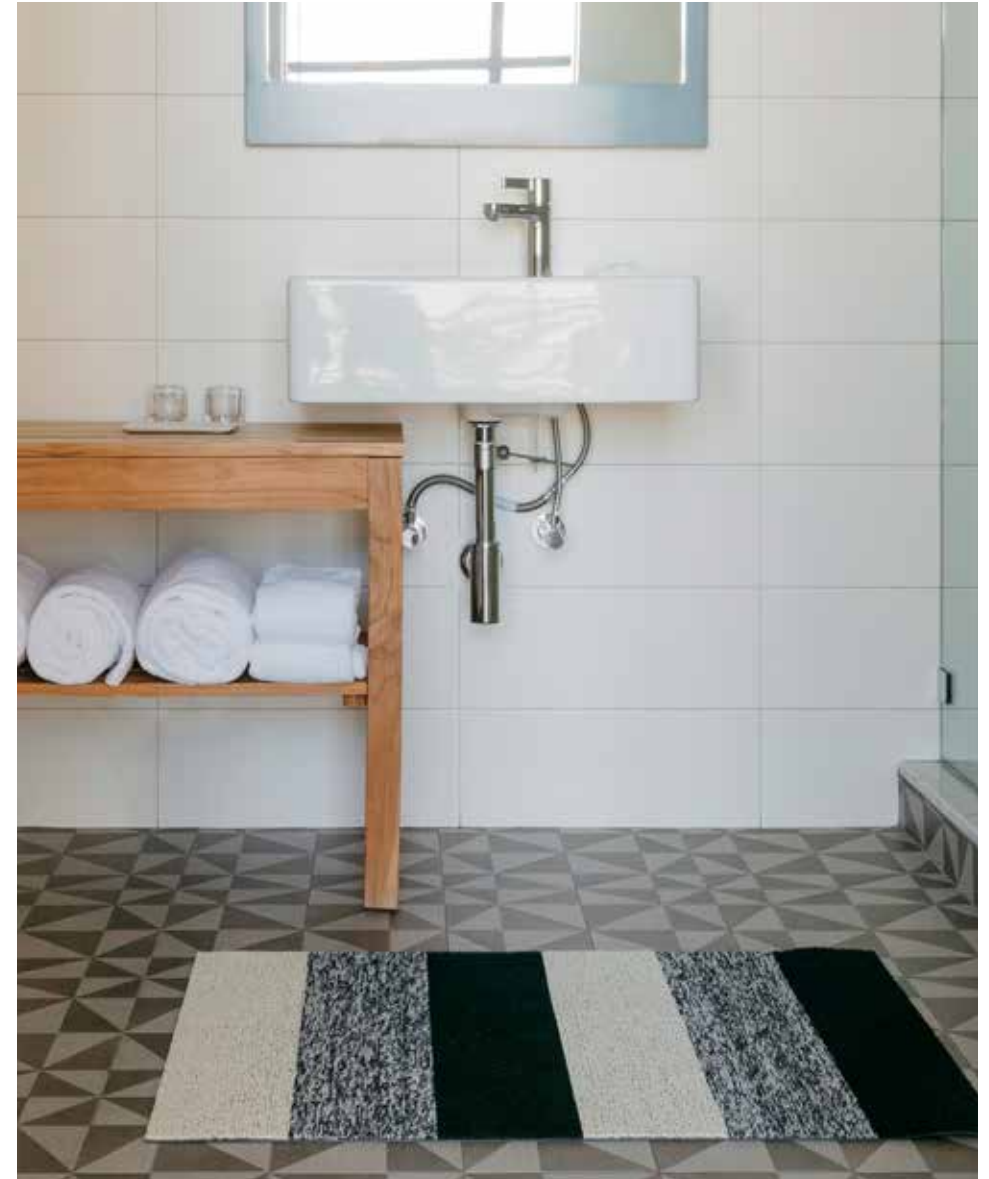

SALT & PEPPER, Marbled Stripe