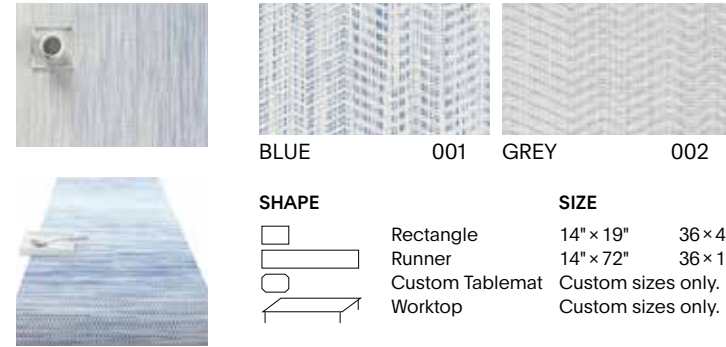

Wave™

Limited Customization Available

SHAPE	SIZE	STYLE - COLOR
	Rectangle 14" x 19" 36 x 48 cm	100437 - ---
	Runner 14" x 72" 36 x 183 cm	100438 - ---
	Custom Tablemat Custom sizes only.	100444 - ---
	Worktop Custom sizes only.