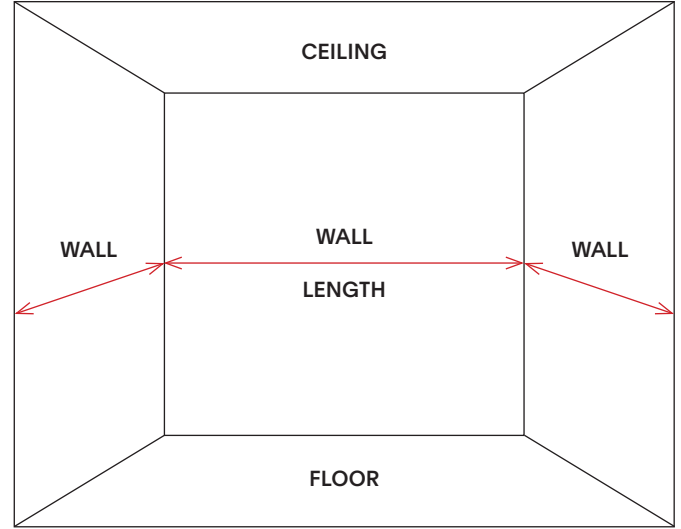

# Wall Textiles Measurement Guide

Our wall textiles are available in rolls of 72 square feet (36" × 288") and may be ordered in increments of two (e.g., 2 rolls, 4 rolls, 6 rolls, 8 rolls).

## Ceiling Height

To determine ceiling height, measure from the ceiling to the floor, as shown in the figure at top left, and then round up to the next whole linear foot. Do not deduct area for window(s) and/or door(s) from your measurement.

## Wall Length

To determine wall length, measure wall(s) horizontally, as shown in the figure at top right, and round up to the next whole linear foot that is also divisible by three. Do not deduct area for window(s) and/or door(s) from your measurement.