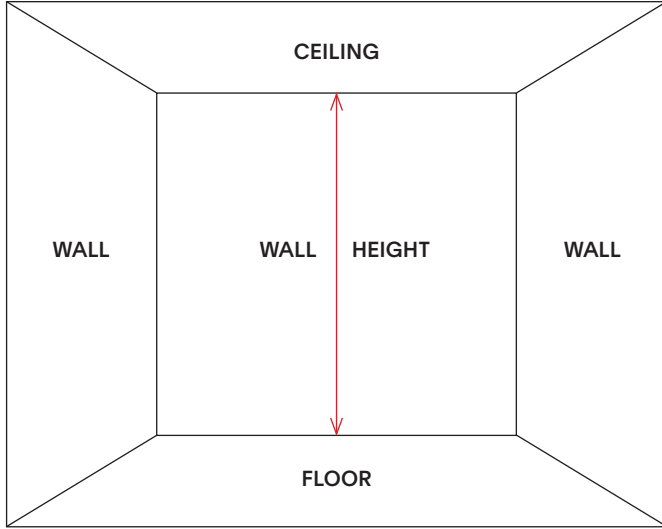

# Wall Textiles Measurement Guide

Our wall textiles are available in rolls of 72 square feet (36" × 288") and may be ordered in increments of two (e.g., 2 rolls, 4 rolls, 6 rolls, 8 rolls).

## Ceiling Height

To determine ceiling height, measure from the ceiling to the floor, as shown in the figure at top left, and then round up to the next whole linear foot. Do not deduct area for window(s) and/or door(s) from your measurement.

## Wall Length

To determine wall length, measure wall(s) horizontally, as shown in the figure at top right, and round up to the next whole linear foot that is also divisible by three. Do not deduct area for window(s) and/or door(s) from your measurement.